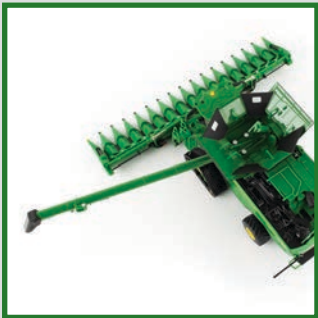

SRRP: **\$114.95** EA

PRESTIGE COLLECTION

1:32 Prestige

1:32 X9 1000 COMBINE WITH DUALS

45750 - Pack: 3

Includes a HD45F draper head and C16F folding corn head. Additional features include power-folding auger, dual front wheels, pivoting rear axle, pivoting front ladder, movable feeder housing, opening right side panel and drop down ladder. The corn head has folding wings, rotating augers and active endfeeders. The hinged frame draper head has a flexible cutter bar, rotating auger, and rotating reels with swivel fingers. Age grade 14+.

SRRP: \$189.⁹⁵ EA

1:32 X9 1000 TRACKED COMBINE

45759 - Pack: 3

Includes a HD45F draper head and C16F folding corn head. Additional features include power-folding auger, 30" front tracks, pivoting rear axle, pivoting front ladder, movable feeder housing, opening right side panel and drop down ladder. The corn head has folding wings, rotating augers and active end feeders. The draper head has a rotating auger and rotating reels. Age grade 14+.