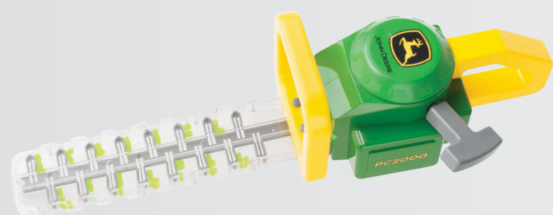

SRRP: **\$32.95** EA

POWER CLIPPER (HEDGE TRIMMER)

35814 - Pack: 2

No batteries required, pull string to power motor. Age grade 18 mos+.

SRRP: **\$32.95** EA

"Nothing Runs Like A Deere™"

DELUXE TALKING TOOLBELT